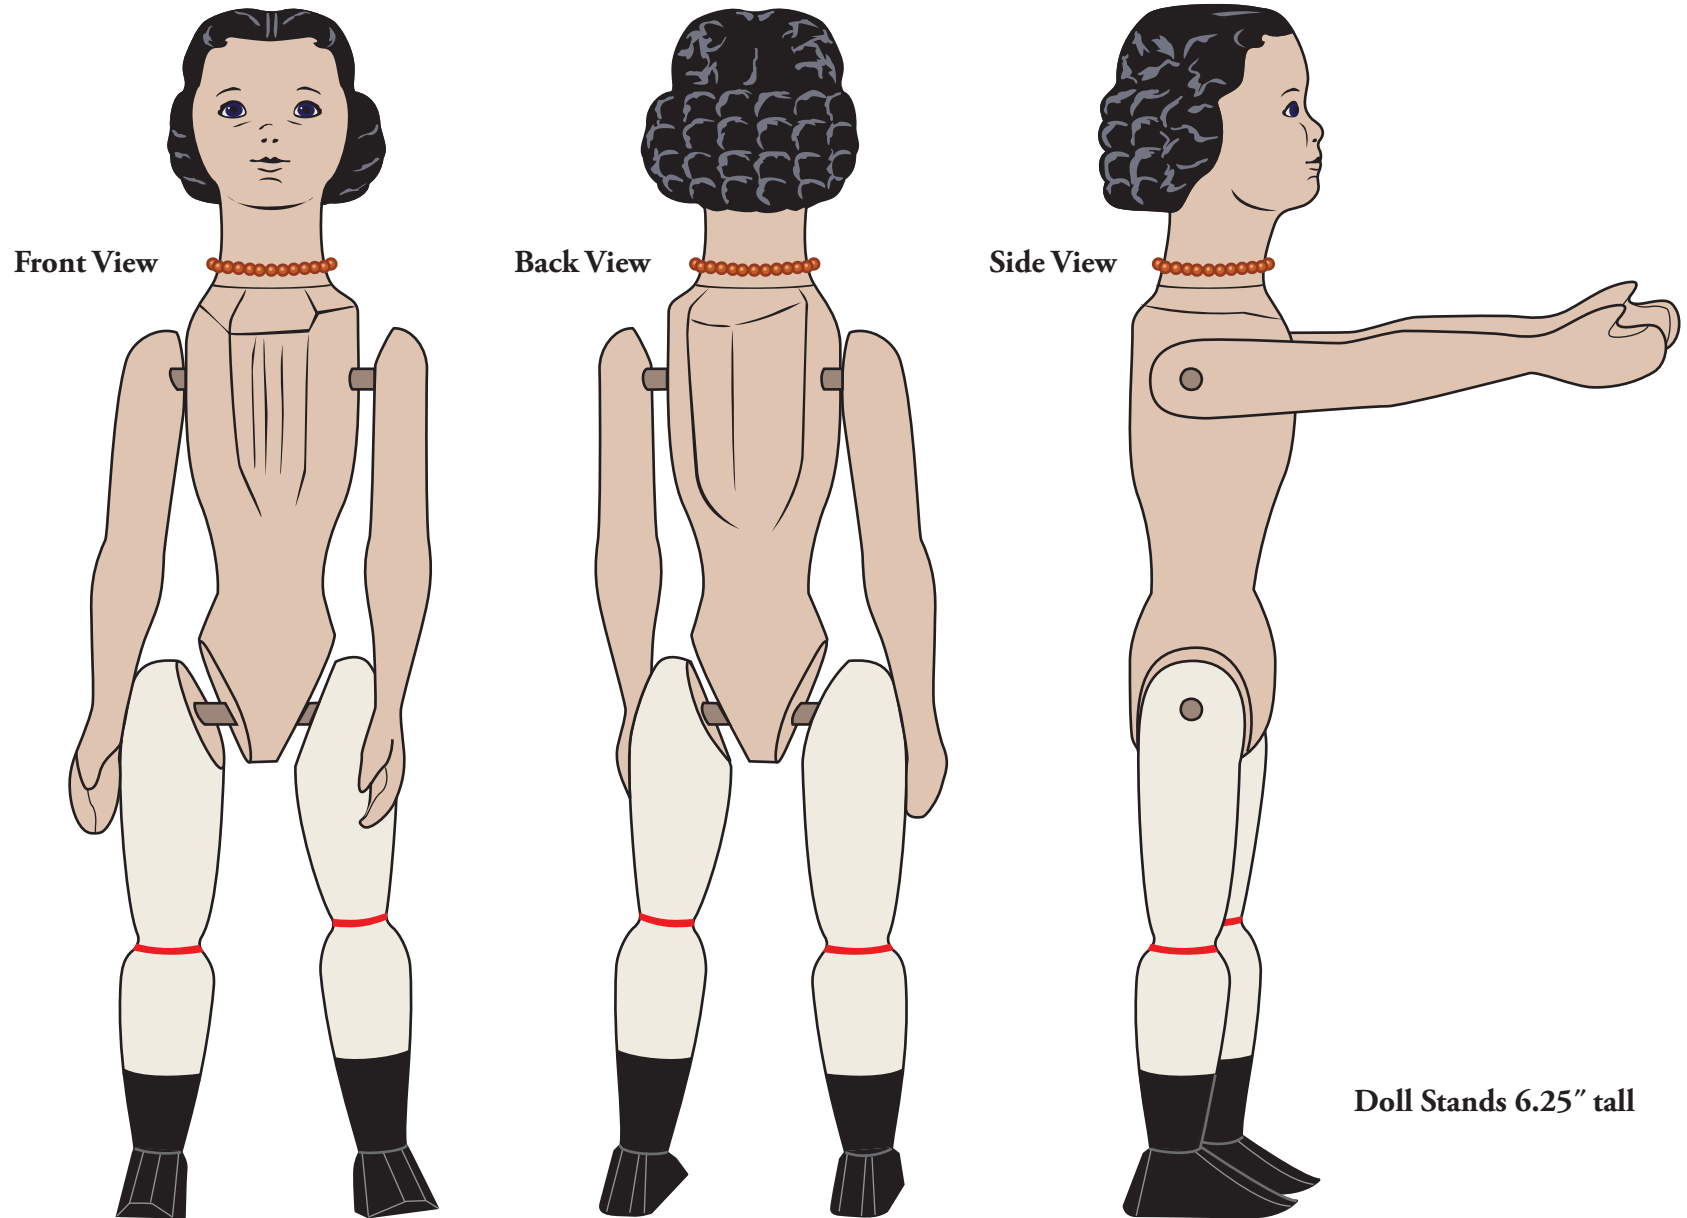

Scale Drawings of Ancestor Hitty in the Stockbridge Library

Doll Stands 6.25" tall